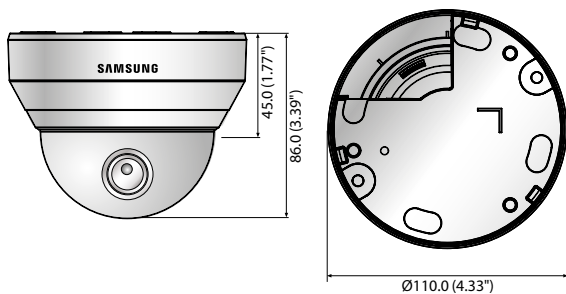

## Key Features

- Max. 4M resolution
- Built-in 2.8mm fixed lens (QND-7010R)  
3.6mm fixed lens (QND-7020R)  
6mm fixed lens (QND-7030R)
- Max. 20fps@4M, Max. 30fps@under 2M (H.265/H.264)
- H.265, H.264, MJPEG codec supported, Multiple streaming
- Motion detection, Tampering, Defocus detection
- micro SD (128GB) memory slot, PoE / 12V DC
- IR viewable length 20m, IK08
- Hallway view, WiseStream support
- LDC support (Lens Distortion Correction)

## Dimensions

Unit: mm (inch)