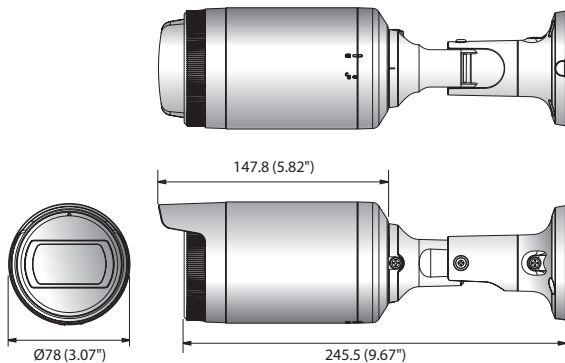

Dimensions

Unit : mm (inch)

LNO-6070R