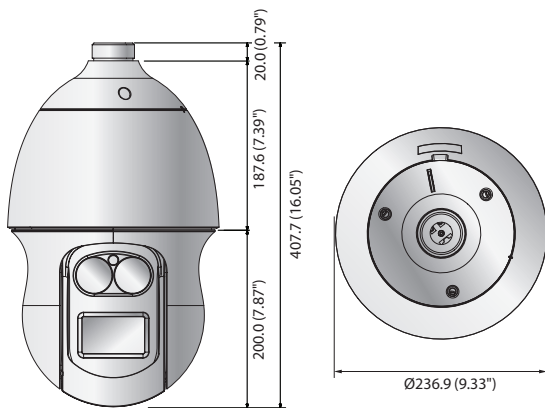

Dimensions

Unit : mm (inch)

Accessories (Optional)

SBP-300WM1 SBP-300WM SBP-300CM SBP-300LM SBP-300B SBP-300NB SBP-300PM SBP-300KM

PNP-9200RH

VIDEO	
Imaging Device	1/2.5" 8M CMOS
Total / Effective Pixels	3,864(H) x 2,202(V), 8.51M pixels / 3,840(H) x 2,160(V), 8.00M pixels
Scanning System	Progressive
Min. Illumination	Color : 0.3Lux / F1.8 (1/30sec, F1.8, 50IRE), 0.005Lux (2sec, F1.8, 50IRE) 0.1Lux / F1.8 (1/30sec, F1.8, 30IRE), 0.0005Lux (2sec, F1.8, 30IRE) B/W : 0Lux (IR LED on)
S / N Ratio	50dB
Video Output	CVBS : 1.0Vpp / 75Ω composite, 720 x 480(N), 720 x 576(P), for installation
LENS	
Focal Length (Zoom Ratio)	4.8 ~ 96mm (Optical 20x)
Max. Aperture Ratio	F1.8(Wide) / F3.6(Tele)
Angular Field of View	H : 65.1°(Wide) ~ 3.8°(Tele) / V : 38.4°(Wide) ~ 2.2°(Tele)
Min. Object Distance	1.5m (4.92ft)
Focus Control	AF / One-shot AF / Manual
Lens / Mount Type	DC auto iris (IR corrected) / Board-in type
PAN / TILT	
Pan Range / Speed	360° Endless / Preset : 400°/sec, Manual : 0.024°/sec ~ 250°/sec
Tilt Range / Speed	190° (-5° ~ 185°) / Preset : 300°/sec, Manual : 0.024°/sec ~ 250°/sec
Sequence / Preset Accuracy	Preset (300ea), Swing, Group (6ea), Trace, Tour, Auto run, Schedule / ±0.2°
Azimuth	Yes (E / W / S / N / NE / SE / NW / SW OSD)
Auto Tracking	Off / On
OPERATIONAL	
Viewable Length	200m (656.17ft)
Camera Title	Off / On (Displayed up to 60 characters) - W/W : English / Numeric / Special characters - Korea : English / Numeric / Special / Korean characters - China : English / Numeric / Special / Chinese characters - Common : Multi-line (Max. 5), Color (Grey / Green / Red / Blue / Black / White), Transparency, Auto scale by resolution
Day & Night	Auto (ICR) / Color / B/W
Backlight Compensation	Off / BLC / WDR
Wide Dynamic Range	120dB
Contrast Enhancement	SSDR (Off / On)
Digital Noise Reduction	SSNR (2D+3D noise filter) (Off / On)
Image Stabilization	Mechanical anti-vibration
Defog	Off / Auto / Manual
Motion Detection	Off / On (4ea, Polygonal zones)
Privacy Masking	Off / On (16ea, Rectangular zones) - Color : Grey / Green / Red / Blue / Black / White, - Zoom ratio option for mask mode
Gain Control	Off / Low / Medium / High
White Balance	ATW / AWC / Manual / Indoor / Outdoor / Mercury / Sodium
Electronic Shutter Speed	Minimum / Maximum / Anti flicker (2 ~ 1/1,200sec)
Digital Zoom	16x, area zoom function support digital zoom 2x
Flip / Mirror	Off / On
Intelligent Video Analytics	Tampering, Virtual line, Enter / Exit, (Dis)Appear, Audio detection - with metadata
Alarm I/O	Input 4ea / Output 2ea (Relay type)
Remote Control Interface	RS-485/422
RS-485 Protocol	Samsung-T/E, Pelco-P/D, Panasonic, Honeywell, AD, Vicon, Bosch, GE
Alarm Triggers	Alarm input, Motion detection, Intelligent video analytics, Network disconnect
Alarm Events	File upload via FTP and E-mail, Notification via E-mail, Local storage (SD/SDHC/SDXC) or NAS recording at event triggers, External output, PTZ preset
Pixel Counter	Support (Pixel-in viewer only)
NETWORK	
Ethernet	RJ-45 (10/100BASE-T), SFP (* Only using SBP-302HF)
Video Compression Format	H.265 / H.264 (MPEG-4 part 10/AVC) : Main / Baseline / High, MJPEG
Resolution	3840 x 2160, 2592 x 1944, 2592 x 1464, 1920 x 1080, 1280 x 1024, 1280 x 960, 1280 x 720, 1024 x 768, 800 x 600, 800 x 450, 720 x 576, 640 x 480, 640 x 360, 320 x 240, 320 x 180
Max. Framerate	H.265 / H.264 : 30fps at all resolutions, MJPEG : 15fps at all resolutions
Smart Codec / WiseStream	Manual mode (Area-based : Sea) / Support
Video Quality Adjustment	H.265 / H.264 : Target bitrate level control, MJPEG : Quality level control
Bitrate Control Method	H.265 / H.264 : CBR or VBR, MJPEG : VBR
Streaming Capability	Multiple streaming (Up to 3 profiles)
Audio In	Selectable (Mic in / Line in), Supply voltage : 2.5VDC (4mA), Input impedance : approx. 2KΩ
Audio Out	Line out (3.5mm stereo mini jack), Max output level : 1 Vrms
Audio Compression Format	G.711 u-law/G.726 selectable, G.726 (ADPCM) 8KHz, G.711 8KHz G.726 : 16Kbps, 24Kbps, 32Kbps, 40Kbps, AAC-LC : 48Kbps at 16KHz
Audio Communication	Bi-directional audio (2-way)
IP	IPv4, IPv6
Protocol	TCP/IP, UDP/IP, RTP(UDP), RTP(TCP), RTCP, RTSP, NTP, HTTP, HTTPS, SSL/TLS, DHCP, PPPoE, FTP, SMTP, ICMP, IGMP, SNMPv1/v2c/v3(MIB-2), ARP, DNS, DDNS, QoS, PIM-SM, UPnP, Bonjour
Security	HTTPS(SSL) login authentication, Digest login authentication IP address filtering, User access log, 802.1x authentication (EAP-TLS, EAP-LEAP)
Streaming Method	Unicast / Multicast
Max. User Access	15 users at unicast mode
Edge Storage	SD/SDHC/SDXC (128GB) - Motion images recorded in the SD/SDHC/SDXC memory card can be downloaded. Camera can detect automatically when the memory is connected, Memory status display (Normal / Error / Active / Formatting / Lock), NAS (Network Attached Storage), Local PC for instant recording (Plug-in viewer only)
Application Programming Interface	ONVIF profile S/G, SUNAPI (HTTP API), SVPN 1.2, Wisenet Open Platform
Webpage Language	English, French, German, Spanish, Italian, Chinese, Korean, Russian, Japanese, Swedish, Danish, Portuguese, Turkish, Polish, Czech, Rumanian, Serbian, Dutch, Croatian, Hungarian, Greek, Norsk, Finnish
Web Viewer	Supported OS : Windows 7, 8.1, 10, Mac OS X 10.9, 10.10, 10.11 Plug-in free Webviewer - Supported Browser : Google Chrome 47, MS Edge 20 Plug-in Webviewer - Supported Browser : MS Explore 11, Mozilla Firefox 43, Apple Safari 9 * Mac OS X only
Central Management Software	SmartViewer
ENVIRONMENTAL	
Operating Temperature / Humidity	-50°C ~ +55°C (-58°F ~ +131°F) / Less than 90% RH
Storage Temperature / Humidity	-50°C ~ +60°C (-58°F ~ +140°F) / Less than 90% RH
Ingress Protection / Vandal Resistance	IP66 / IK10
ELECTRICAL	
Input Voltage / Current	24V AC
Power Consumption	Max. 60W/90W (Heater off/on, IR on)
MECHANICAL	
Color / Material	Ivory, Black / Aluminum, Plastic
Dimensions (WxH) / Weight	Ø236.9 x 407.7mm (Ø9.33" x 16.05") / 7.1Kg (15.65 lb)