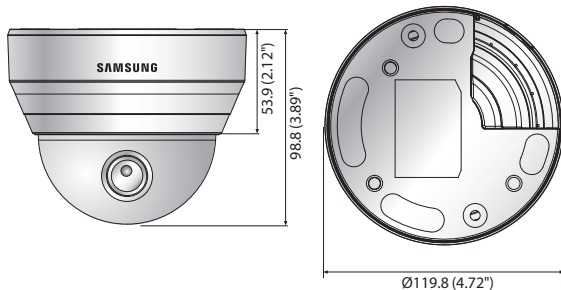

# QND-6070R

2M Network IR Dome Camera

## Key Features

- Max. 2megapixel (1920 x 1080) resolution
- 2.8 ~ 12mm (4.3x) varifocal lens
- Max. 30fps@2M all resolutions (H.265/H.264)
- H.265, H.264, MJPEG codec supported, Multiple streaming
- Motion detection, Tampering, Defocus detection
- micro SD/SDHC/SDXC memory slot (Max. 128GB), PoE / 12V DC
- IR viewable length 20m
- Hallway view support (Rotate 90°/270°)
- LDC support (Lens Distortion Correction)

## Dimensions

Unit : mm (inch)