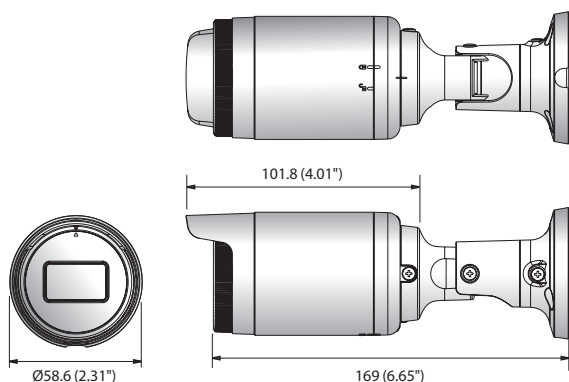

Dimensions

Unit : mm (inch)

LNO-6010R/6020R/6030R	
VIDEO	
Imaging Device	1/2.9" 2.19M CMOS
Total Pixels	2,000(H) x 1,121(V)
Effective Pixels	1,984(H) x 1,105(V)
Scanning System	Progressive Scan
Min. Illumination	Color: 0.18Lux (F2.0), B/W: 0Lux (IR LED on)
LENS	
Focal Length (Zoom Ratio)	3mm fixed (LNO-6010R), 4mm fixed (LNO-6020R), 6mm fixed (LNO-6030R)
Max. Aperture Ratio	F2.0
Angular Field of View	H : 102° / V : 54° / D : 120° (LNO-6010R) H : 80° / V : 43° / D : 94° (LNO-6020R) H : 51° / V : 29° / D : 58° (LNO-6030R)
Min. Object Distance	0.5m (1.64ft)
Lens / Mount Type	Fixed / Board-in type
OPERATIONAL	
IR Viewable Length	30m (98.43ft)
Camera Title	Off / On (Displayed up to 15 characters)
Day & Night	Auto (ICR) / Color / B/W / Schedule
Backlight Compensation	Off / BLC / WDR
Wide Dynamic Range	120dB
Contrast Enhancement	SSDR (Off / On)
Digital Noise Reduction	SSNR (Off / On)
Motion Detection	Off / On (4ea rectangler zones)
Privacy Masking	Off / On (6ea rectangler zones)
Gain Control	Off / Low / Middle / High
White Balance	ATW / AWC / Manual / Indoor / Outdoor
LDC (Lens Distortion Correction)	Off / On (5 levels with min / max)
Electronic Shutter Speed	Minimum / Maximum / Anti flicker
Flip / Mirror	Off / On, Hallway view
Video & Audio Analytics	Tampering, Motion detection
Alarm Triggers	Motion detection, Tampering detection, SD card error
Alarm Events	File upload via FTP and E-mail, Local storage recording at event, Notification via E-mail
NETWORK	
Ethernet	RJ-45 (10/100BASE-T)
Video Compression Format	H.264, MJPEG
Resolution	1920 x 1080, 1280 x 1024, 1280 x 960, 1280 x 720, 1024 x 768, 800 x 600, 800 x 448, 720 x 576, 640 x 480, 640 x 360, 320 x 240
Max. Framerate	H.264 : Max. 30fps at all resolutions MJPEG : Max. 1fps at 1920 x 1080, 1280 x 1024, 1280 x 720, 1024 x 768, Max. 15fps at other resolution
WiseStream II	Support
Video Quality Adjustment	H.264, MJPEG : Target Bitrate Level Control
Bitrate Control Method	H.264 : CBR or VBR, MJPEG : VBR
Streaming Capability	Multiple streaming (Up to 3 profiles)
IP	IPv4, IPv6
Protocol	TCP/IP, UDP/IP, RTP(UDP), RTP(TCP), RTPC/RTSP, NTP, HTTP, HTTPS, SSL/TLS, DHCP, PPPoE, FTP, SMTP, ICMP, IGMP, SNMPv1/v2c/v3(MIB-2), ARP, DNS, DDNS, QoS, UPnP, Bonjour
Security	HTTPS(SSL) login authentication, Digest login authentication, IP address filtering, User access log, 802.1X authentication (EAP-TLS, EAP-LEAP)
Streaming Method	Unicast / Multicast
Max. User Access	6 users at unicast mode
Edge Storage	Micro SD/SDHC Max. 32GB - Motion images recorded in the SD memory card can be downloaded - Manual recording at local PC
Application Programming Interface	ONVIF profile S/G, SUNAPI (HTTP API)
Webpage Language	English, French, German, Spanish, Italian, Chinese, Korean, Russian, Japanese, Swedish, Danish, Portuguese, Turkish, Polish, Czech, Rumanian, Serbian, Dutch, Croatia, Hungary, Greek, Finnish, Norwegian
Web Viewer	Supported OS : Windows 7, 8.1, 10, Mac OS X 10.10, 10.11, 10.12 Non-plugin Webviewer - Supported Browser : Google Chrome 63, MS Edge 41, Mozilla Firefox 57 (Window 64bit only), Apple Safari 11 (Mac OS X only) Plug-in Webviewer - Supported Browser : MS Explore 11
Central Management Software	SmartViewer, SSM
ENVIRONMENTAL	
Operating Temperature / Humidity	-30°C ~ +55°C (-22°F ~ +131°F) / Less than 90% RH * Start up should be done at above -20°C (-4°F)
Storage Temperature / Humidity	-30°C ~ +60°C (-22°F ~ +140°F) / Less than 90% RH
Ingress Protection	IP66
ELECTRICAL	
Input Voltage / Current	PoE (IEEE802.3af, Class3)
Power Consumption	6.5W
MECHANICAL	
Color / Material	Dark gray / Plastic
Dimensions (WxH)	Ø58.6 x 182.0mm (Ø2.31" x 7.17")
Weight	240g (0.53 lb)