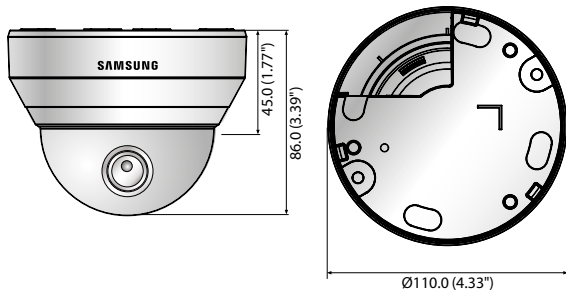

Dimensions

Unit: mm (inch)

Accessories (Optional)

QND-7010R/7020R/7030R	
VIDEO	
Imaging Device	1/3"4M CMOS
Total Pixels	2,720(H) x 1,536(V)
Effective Pixels	2,688(H) x 1,520(V)
Scanning System	Progressive
Min. Illumination	Color : 0.5Lux (QND-7010R), 0.4Lux (QND-7020R), 0.3Lux (QND-7030R) B/W : 0Lux (IR LED on)
LENS	
Focal Length (Zoom Ratio)	2.8mm fixed (QND-7010R), 3.6mm fixed (QND-7020R), 6mm fixed (QND-7030R)
Max. Aperture Ratio	F2.2
Angular Field of View	H: 110.0° / V: 63.0° / D: 128.0° (QND-7010R) H: 81.0° / V: 45.0° / D: 95.0° (QND-7020R) H: 53.0° / V: 31.0° / D: 62.0° (QND-7030R)
Lens Type	Fixed
Mount Type	Board type
PAN / TILT / ROTATE	
Pan / Tilt / Rotate Range	0° ~ 350° / 0° ~ 67° / 0° ~ 355°
OPERATIONAL	
IR Viewable Length	20m (65.62ft)
Camera Title	Off / On (Displayed up to 20 characters per line) - W/W : English / Numeric / Special characters - China : English / Numeric / Special / Chinese characters - Common : Multi-line (Max. 5), Color (Grey / Green / Red / Blue / Black / White), Transparency, Auto scale by resolution
Day & Night	True Day & Night
Backlight Compensation	Off / BLC
Wide Dynamic Range	120dB
Digital Noise Reduction	SSNR (Off / On)
Motion Detection	Off / On (4ea polygonal zones)
Privacy Masking	Off / On (6ea rectangular zones)
Gain Control	Off / Low / Middle / High
White Balance	ATW / AWC / Manual / Indoor / Outdoor
LDC (Lens Distortion Correction)	Off / On (5 levels with min / max)
Electronic Shutter Speed	Minimum / Maximum / Anti flicker
Flip / Mirror	Flip / Mirror / Hallway view
Intelligent Video Analytics	Motion detection with metadata, Tampering, Defocus detection
Alarm I/O	Input 1 / Output 1
Alarm Triggers	Motion detection, Tampering detection, SD card error, NAS error, Alarm input, Defocus detection
Alarm Events	File upload via FTP and E-mail, Local storage recording at event, Notification via E-mail, External output
Pixel Counter	Support (Plug-in viewer only)
NETWORK	
Ethernet	RJ-45 (10/100BASE-T)
Video Compression Format	H.265, H.264, MJPEG
Resolution	2592 x 1520, 2560 x 1440 (16:9), 2304 x 1296, 1920 x 1080, 1280 x 1024, 1280 x 960, 1280 x 720, 1024 x 768, 800 x 600, 800 x 450, 720 x 576, 720 x 480, 640 x 480, 640 x 360, 320 x 240
Max. Framerate	H.265/H.264 : Max 20fps at 4M, Max 30fps at under 2M MJPEG : Max 15fps
Smart Codec	WiseStream
Video Quality Adjustment	H.265/H.264 : Target bitrate level control, MJPEG : Quality level control
Bitrate Control Method	H.265/H.264 : CBR or VBR, MJPEG : VBR
Streaming Capability	Multiple streaming (Up to 3 profiles)
Audio I/O	Built-in mic
Audio Compression Format	G.711 u-law / G.726 selectable G.726 (ADPCM) 8KHz, G.711 8KHz, G.726 : 16Kbps, 24Kbps, 32Kbps, 40Kbps
Audio Communication	Uni-directional audio
IP	IPv4, IPv6
Protocol	TCP/IP, UDP/IP, RTP(UDP), RTP(TCP), RTCP, RTSP, NTP, HTTP, HTTPS, SSL/TLS, DHCP, PPPoE, FTP, SMTP, ICMP, IGMP, SNMPv1/v2c/v3(MIB-2), ARP, DNS, DDNS, QoS, PIM-SM, UPnP, Bonjour
Security	HTTPS(SSL) login authentication, Digest login authentication IP address filtering, User access log, 802.1x authentication
Streaming Method	Unicast / Multicast
Max. User Access	6 users at unicast mode
Storage	micro SD/SDHC/SDXC Max. 128G, NAS - Motion images recorded in the SD memory card can be downloaded - Manual recording at local PC
Application Programming Interface	ONVIF Profile S/G, SUNAPI (HTTP API)
Webpage Language	English, French, German, Spanish, Italian, Chinese, Korean, Russian, Japanese, Swedish, Portuguese, Turkish, Polish, Czech, Dutch, Hungarian, Greek
Web Viewer	Supported OS : Windows 7, 8, 10, Mac OS X 10.8, 10.9, 10.10, 10.11 Non-plugin Webviewer - Supported Browser : Google Chrome 47, MS Edge 20 - Support Codec : - Video : H.264, MJPEG (Max. 1M 15fps) - Audio : G.711 Plug-in Webviewer Supported Browser : MS Explore 11, Mozilla Firefox 43, Apple Safari 9* Mac OS X only
Central Management Software	SmartViewer
ENVIRONMENTAL	
Operating Temperature / Humidity	-10°C ~ +55°C (+14°F ~ +131°F) / Less than 90% RH
Storage Temperature / Humidity	-30°C ~ +60°C (-22°F ~ +140°F) / Less than 90% RH
Vandal Resistance	IK08
ELECTRICAL	
Input Voltage / Current	PoE (IEEE802.3af, Class3) / 12V DC
Power Consumption	Max. 7W (PoE), Max. 5.8W (12V DC) : QND-7010R Max. 6.5W (PoE), Max. 5.43W (12V DC) : QND-7020R/7030R
MECHANICAL	
Color / Material	Ivory / Plastic
Dimensions (WxH)	Ø110.0 x 86.0mm (Ø4.33" x 3.39")
Weight	290g (0.64 lb)