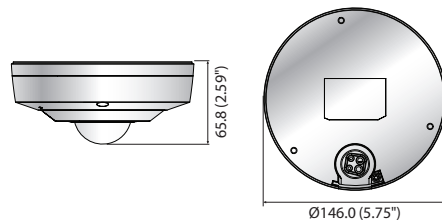

Dimensions

Unit : mm (inch)

XNF-8010R

XNF-8010RV/8010RVM

Accessories (Optional)

XNF-8010R/8010RV/8010RVM	
VIDEO	
Imaging Device	1/1.8" 6M CMOS
Total Pixels / Effective Pixels	3,096(H) x 2,094(V) / 2,048(H) x 2,048(V)
Scanning System	Progressive
Min. Illumination	Color: 0.1 Lux (F1.6), B/W: 0 Lux (IR LED On)
S/N Ratio	50dB
Video Output	CVBS: 1.0 Vpp / 75Ω Composite, 714 x 480(N), 702 x 576(P) for Installation, DIP Connector Type, USB
LENS	
Focal Length / Max. Aperture Ratio	1.6mm / F1.6
Angular Field of View	H : 192° / V : 192° / D : 192°
Min. Object Distance	0.3m (0.98ft)
Focus Control	Simple focus / Manual, Remote control Via network
Lens Type / Mount Type	Fixed / Board-in Type
OPERATIONAL	
Viewable Length	15m (49.21ft)
Camera Title	Off / On (Displayed up to 85 characters) - W/W : English / Numeric / Special characters - China : English / Numeric / Special / Chinese characters - Common : Multi-line (Max. 5), Color (Gray / Green / Red / Blue / Black / White), Transparency, Auto scale by resolution
Day & Night	Auto (ICR) / Color / B/W / External / Schedule
Backlight Compensation	Off / BLC / HLC / WDR
Wide Dynamic Range	120dB
Contrast Enhancement	SSDR (Off / On)
Digital Noise Reduction	SSNRV (2D + 3D Noise filter) (Off / On)
Digital Image Stabilization	Off / On
Defog	Off / Auto (input from fog detection) / Manual
Motion Detection	Off / On (8ea, 8point polygonal zones), Handover
Privacy Masking	Off / On (32ea, polygonal) - Color: Gray, Green, Red, Blue, Black, White - Mosaic
Gain Control	Off / Low / Middle / High
White Balance	ATW / AWC / Manual / Indoor / Outdoor (Included mercury & Sodium)
Electronic Shutter Speed	Minimum / Maximum / Anti flicker (2 ~ 1/12,000sec)
Digital Zoom	8x, Digital PTZ (Preset, Group)
Flip / Mirror	Off / On
Intelligent Video Analytics	Tampering, Loitering, Directional detection, Virtual line, Enter/Exit, (Dis)Appear, Audio detection, Sound classification, People counting, Heatmap, Queue management
Alarm I/O	Input 1ea / Output 1ea
Alarm Triggers	Alarm Input, Motion detection, Video & Audio analytics, Network disconnect
Alarm Events	File upload Via FTP and E-Mail, Notification Via E-Mail, Local storage (SD/SDHC/SDXC) or NAS recording at event triggers, External output
Viewing Composition	Camera Side : Fisheye, Single panorama, Double panorama, Fisheye + 4 PTZ Quad View, Fisheye + 8 PTZ
Pixel Counter	Support
NETWORK	
Ethernet	RJ-45 (10/100 BASE-T)
Video Compression Format	H.265 / H.264 / MJPEG
Resolution	Original view : 2048 x 2048, 1280 x 1280, 1080 x 1080, 960 x 960, 768 x 768, 720 x 720, 640 x 640, 480 x 480 Single panorama : 2048 x 512, 1920 x 480, 1280 x 320, 640 x 160, 704 x 176 Double panorama : 2048 x 1024, 1920 x 960, 1280 x 640, 640 x 320, 704 x 352 Quad View : 2048 x 1536, 1600 x 1200, 1280 x 960, 1024 x 768, 800 x 600, 640 x 480, 704 x 576 [Q1 / 2 / 3 / 4] 1024 x 768, 800 x 600, 640 x 480
Max. Framerate	H.265 / H.264 : 30fps@2,048 x 2,048, MJPEG : Max. 15fps
Smart Codec / WiseStreamII	Manual mode (area-based : sea) / support
Video Quality Adjustment	H.265 / H.264 : Target bitrate level control, MJPEG : Quality level control
Bitrate Control Method	H.265 / H.264 : CBR or VBR, MJPEG : VBR
Streaming Capability	Multiple streaming (Up to 10 profiles)
Audio In	Selectable (Mic in / Line in / Built-in mic) Supply voltage : 2.5V DC (4mA), Input impedance: Approx. 2K Ohm
Audio Out	Line out (3.5mm mono jack), Max output level : 1 Vrms
Audio Compression Format	G.711 u-law/G.726 Selectable, G.726 (ADPCM) 8KHz, G.711 8KHz G.726 : 16Kbps, 24Kbps, 32Kbps, 40Kbps, AAC-LC : 48Kbps at 16KHz (XNF-8010R) (at 8 / 16 / 32 / 48KHz : XNF-8010RV/8010RVM)
Audio Communication	Bi-directional (2way)
IP	IPv4, IPv6
Protocol	TCP/IP, UDP/IP, RTP (UDP), RTP (TCP), RTCP, RTSP, NTP, HTTP, HTTPS, SSL/TLS, DHCP, PPPoE, FTP, SMTP, ICMP, JGMP, SNMPv1/v2c/v3 (MIB-2), ARP, DNS, DDNS, QoS, PIM-SM, UPnP, Bonjour, SIP
Security	HTTPS (SSL) login authentication, Digest login authentication IP address filtering, User access log, 802.1x Authentication (EAP-TLS, EAP-LEAP)
Streaming Method	Unicast / Multicast
Max. User Access	20 users at unicast mode
Edge Storage	SD/SDHC/SDXC 2slot (up to 512GB) - Continuous recording (1st slot to 2nd slot) - Motion images recorded in the SD/SDHC/SDXC memory card can be downloaded. - Camera can detect automatically when the memory is connected - Memory status display (Normal / Error / Active / Formatting / Lock) NAS (Network Attached Storage), Local PC for instant recording (Plug-in Viewer only)
Application Programming Interface	ONVIF Profile S/G, SUNAPI, Wisenet open platform
Webpage Language	English, French, German, Spanish, Italian, Chinese, Korean, Russian, Japanese, Swedish, Portuguese, Turkish, Polish, Czech, Dutch, Hungary, Greek
Web Viewer	Supported OS : Windows 7, 8.1, 10, Mac OS X 10.10, 10.11, 10.12 [Plug-in Free Webviewer] Supported Browser : Google Chrome 60, MS Edge 40, Mozilla Firefox 55 (Window 64bit only), Apple Safari 10 (Max OS X only) [Plug-in Webviewer] Supported Browser : MS Explore 11, Apple Safari 10 (Mac OS X only)
Central Management Software	SmartViewer, SSM
ENVIRONMENTAL	
Operating Temperature / Humidity	-10°C ~ +55°C (+14°F ~ +131°F) / Less than 90% RH (XNF-8010R) -40°C ~ +55°C (-40°F ~ +131°F) / Less than 90% RH (XNF-8010RV/8010RVM)
Storage Temperature / Humidity	-50°C ~ +60°C (-58°F ~ +140°F) / Less than 90% RH
Ingress Protection / Vandal Resistance	IP66 / IK10 (XNF-8010RV/8010RVM)
ELECTRICAL	
Input Voltage / Current	12V DC ±10%, PoE (IEEE802.3af, Class3)
Power Consumption	Max. 11W (12V DC), Max. 12W (PoE) (XNF-8010R) Max. 12W (12V DC), Max. 12.95W (PoE) (XNF-8010RV/8010RVM)
MECHANICAL	
Color / Material	Ivory / Aluminum
Dimension (WxHxD)	Ø146 x 54.8mm (Ø5.75" x 2.16") (XNF-8010R) Ø146 x 65.8mm (Ø5.75" x 2.59") (XNF-8010RV/8010RVM)
Weight	730g (1.61 lb) (XNF-8010R) / 785g (1.73 lb) (XNF-8010RV) / 790g (1.74 lb) (XNF-8010RVM)