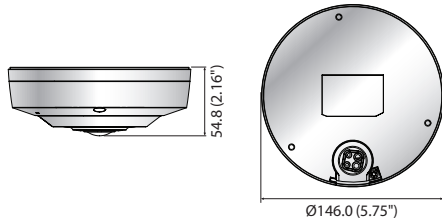

Dimensions

Unit : mm (inch)

XNF-8010R

XNF-8010RV/8010RVM

Accessories (Optional)

XNF-8010R/8010RV/8010RVM	
VIDEO	
Imaging Device	1/1.8" 6M CMOS
Total Pixels / Effective Pixels	3,096(H) x 2,094(V) / 2,048(H) x 2,048(V)
Scanning System	Progressive
Min. Illumination	Color: 0.1 Lux (F1.6), B/W: 0 Lux (IR LED On)
S/N Ratio	50dB
Video Output	CVBS: 1.0 Vpp / 75Ω Composite, 714 x 480(N), 702 x 576(P) for Installation, DIP Connector Type, USB
LENS	
Focal Length / Max. Aperture Ratio	1.6mm / F1.6
Angular Field of View	H : 192° / V : 192° / D : 192°
Min. Object Distance	0.3m (0.98ft)
Focus Control	Simple focus / Manual, Remote control Via network
Lens Type / Mount Type	Fixed / Board-in Type
OPERATIONAL	
Viewable Length	15m (49.21ft)
Camera Title	Off / On (Displayed up to 85 characters) - W/W : English / Numeric / Special characters - China : English / Numeric / Special / Chinese characters - Common : Multi-line (Max. 5), Color (Gray / Green / Red / Blue / Black / White), Transparency, Auto scale by resolution
Day & Night	Auto (ICR) / Color / B/W / External / Schedule
Backlight Compensation	Off / BLC / HLC / WDR
Wide Dynamic Range	120dB
Contrast Enhancement	SSDR (Off / On)
Digital Noise Reduction	SSNRV (2D + 3D Noise filter) (Off / On)
Digital Image Stabilization	Off / On
Defog	Off / Auto (input from fog detection) / Manual
Motion Detection	Off / On (8ea, 8point polygonal zones), Handover
Privacy Masking	Off / On (32ea, polygonal) - Color: Gray, Green, Red, Blue, Black, White - Mosaic
Gain Control	Off / Low / Middle / High
White Balance	ATW / AWC / Manual / Indoor / Outdoor (Included mercury & Sodium)
Electronic Shutter Speed	Minimum / Maximum / Anti flicker (2 ~ 1/12,000sec)
Digital Zoom	8x, Digital PTZ (Preset, Group)
Flip / Mirror	Off / On
Intelligent Video Analytics	Tampering, Loitering, Directional detection, Virtual line, Enter/Exit, (Dis)Appear, Audio detection, Sound classification, People counting, Heatmap, Queue management
Alarm I/O	Input 1ea / Output 1ea
Alarm Triggers	Alarm Input, Motion detection, Video & Audio analytics, Network disconnect
Alarm Events	File upload Via FTP and E-Mail, Notification Via E-Mail, Local storage (SD/SDHC/SDXC) or NAS recording at event triggers, External output
Viewing Composition	Camera Side : Fisheye, Single panorama, Double panorama, Fisheye + 4 PTZ Quad View, Fisheye + 8 PTZ
Pixel Counter	Support
NETWORK	
Ethernet	RJ-45 (10/100 BASE-T)
Video Compression Format	H.265 / H.264 / MJPEG
Resolution	Original view : 2048 x 2048, 1280 x 1280, 1080 x 1080, 960 x 960, 768 x 768, 720 x 720, 640 x 640, 480 x 480 Single panorama : 2048 x 512, 1920 x 480, 1280 x 320, 640 x 160, 704 x 176 Double panorama : 2048 x 1024, 1920 x 960, 1280 x 640, 640 x 320, 704 x 352 Quad View : 2048 x 1536, 1600 x 1200, 1280 x 960, 1024 x 768, 800 x 600, 640 x 480, 704 x 576 [Q1 / 2 / 3 / 4] 1024 x 768, 800 x 600, 640 x 480
Max. Framerate	H.265 / H.264 : 30fps@2,048 x 2,048, MJPEG : Max. 15fps
Smart Codec / WiseStreamII	Manual mode (area-based : sea) / support
Video Quality Adjustment	H.265 / H.264 : Target bitrate level control, MJPEG : Quality level control
Bitrate Control Method	H.265 / H.264 : CBR or VBR, MJPEG : VBR
Streaming Capability	Multiple streaming (Up to 10 profiles)
Audio In	Selectable (Mic in / Line in / Built-in mic) Supply voltage : 2.5V DC (4mA), Input impedance: Approx. 2K Ohm
Audio Out	Line out (3.5mm mono jack), Max output level : 1 Vrms
Audio Compression Format	G.711 u-law/G.726 Selectable, G.726 (ADPCM) 8KHz, G.711 8KHz G.726 : 16Kbps, 24Kbps, 32Kbps, 40Kbps, AAC-LC : 48Kbps at 16KHz (XNF-8010R) (at 8 / 16 / 32 / 48KHz : XNF-8010RV/8010RVM)
Audio Communication	Bi-directional (2way)
IP	IPv4, IPv6
Protocol	TCP/IP, UDP/IP, RTP (UDP), RTP (TCP), RTCP, RTSP, NTP, HTTP, HTTPS, SSL/TLS, DHCP, PPPoE, FTP, SMTP, ICMP, JGMP, SNMPv1/v2c/v3 (MIB-2), ARP, DNS, DDNS, QoS, PIM-SM, UPnP, Bonjour, SIP
Security	HTTPS (SSL) login authentication, Digest login authentication IP address filtering, User access log, 802.1x Authentication (EAP-TLS, EAP-LEAP)
Streaming Method	Unicast / Multicast
Max. User Access	20 users at unicast mode
Edge Storage	SD/SDHC/SDXC 2slot (up to 512GB) - Continuous recording (1st slot to 2nd slot) - Motion images recorded in the SD/SDHC/SDXC memory card can be downloaded. - Camera can detect automatically when the memory is connected - Memory status display (Normal / Error / Active / Formatting / Lock) NAS (Network Attached Storage), Local PC for instant recording (Plug-in Viewer only)
Application Programming Interface	ONVIF Profile S/G, SUNAPI, Wisenet open platform
Webpage Language	English, French, German, Spanish, Italian, Chinese, Korean, Russian, Japanese, Swedish, Portuguese, Turkish, Polish, Czech, Dutch, Hungary, Greek
Web Viewer	Supported OS : Windows 7, 8.1, 10, Mac OS X 10.10, 10.11, 10.12 [Plug-in Free Webviewer] Supported Browser : Google Chrome 60, MS Edge 40, Mozilla Firefox 55 (Window 64bit only), Apple Safari 10 (Max OS X only) [Plug-in Webviewer] Supported Browser : MS Explore 11, Apple Safari 10 (Mac OS X only)
Central Management Software	SmartViewer, SSM
ENVIRONMENTAL	
Operating Temperature / Humidity	-10°C ~ +55°C (+14°F ~ +131°F) / Less than 90% RH (XNF-8010R) -40°C ~ +55°C (-40°F ~ +131°F) / Less than 90% RH (XNF-8010RV/8010RVM)
Storage Temperature / Humidity	-50°C ~ +60°C (-58°F ~ +140°F) / Less than 90% RH
Ingress Protection / Vandal Resistance	IP66 / IK10 (XNF-8010RV/8010RVM)
ELECTRICAL	
Input Voltage / Current	12V DC ±10%, PoE (IEEE802.3af, Class3)
Power Consumption	Max. 11W (12V DC), Max. 12W (PoE) (XNF-8010R) Max. 12W (12V DC), Max. 12.95W (PoE) (XNF-8010RV/8010RVM)
MECHANICAL	
Color / Material	Ivory / Aluminum
Dimension (WxHxD)	Ø146 x 54.8mm (Ø5.75" x 2.16") (XNF-8010R) Ø146 x 65.8mm (Ø5.75" x 2.59") (XNF-8010RV/8010RVM)
Weight	730g (1.61 lb) (XNF-8010R) / 785g (1.73 lb) (XNF-8010RV) / 790g (1.74 lb) (XNF-8010RVM)