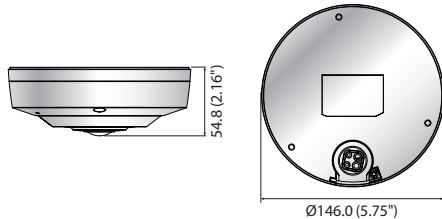

Dimensions

Unit : mm (inch)

XNF-8010R