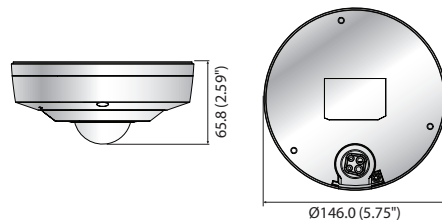

XNF-8010RV/8010RVM